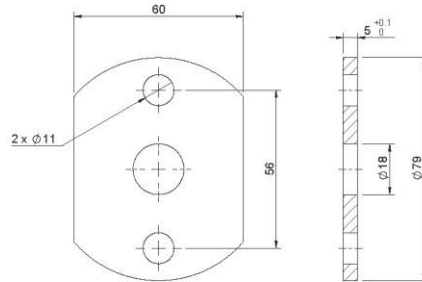

MATERIAL-C45/E9 Conical surface induction hardened 50+2 HRC

SHIM ③
4441.11.080.3