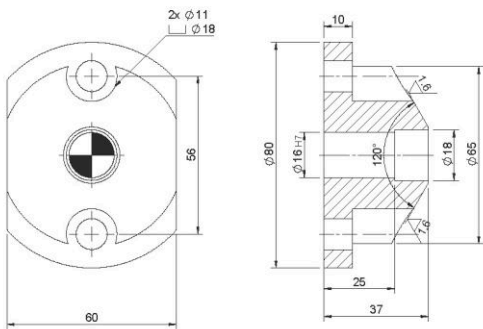

GERMAN PRECISION CRAFTED IN INDIA CENTERING UNIT

**NEW
LAUNCH**

**SAME
DAY
Dispatch**

KPI
KNOW-HOW
PRECISION
INNOVATION ➔

#FIBROprovidesmore

**SAME
DAY
Dispatch**

**NEW
LAUNCH**

LOCATING CONE-MALE ①
4441.11.080.1

MATERIAL-C45/E9 Conical surface induction hardened 50+2 HRC

SHIM ③
4441.11.080.3

MATERIAL-C45/E9

LOCATING CONE-FEMALE ②
4441.11.080.2

MATERIAL-C45/E9 Conical surface induction hardened 50+2 HRC