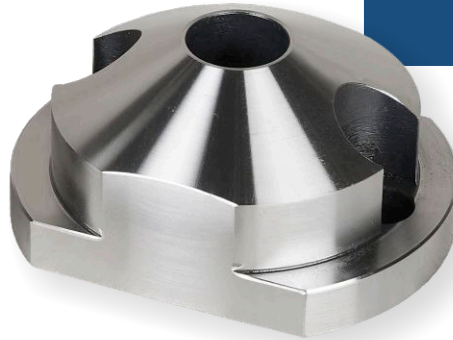

GERMAN PRECISION CRAFTED IN INDIA CENTERING UNIT

**NEW
LAUNCH**

**SAME
DAY
Dispatch**

KPI
KNOW-HOW
PRECISION
INNOVATION ➔

#FIBROprovidesmore

**SAME
DAY
Dispatch**

**NEW
LAUNCH**

LOCATING CONE-MALE ①
4441.11.080.1

MATERIAL-C45/E9 Conical surface induction hardened 50+2 HRC

SHIM ③
4441.11.080.3

MATERIAL-C45/E9

LOCATING CONE-FEMALE ②
4441.11.080.2

MATERIAL-C45/E9 Conical surface induction hardened 50+2 HRC