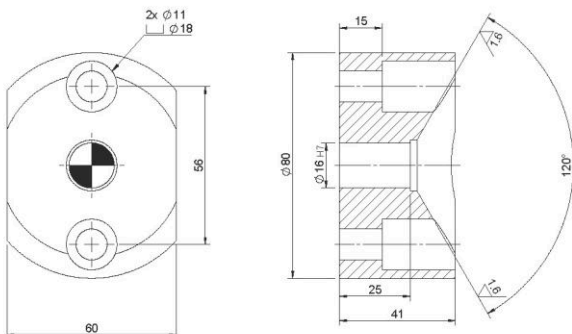

MATERIAL-C45/E9

LOCATING CONE-FEMALE ②
4441.11.080.2

MATERIAL-C45/E9 Conical surface induction hardened 50+2 HRC