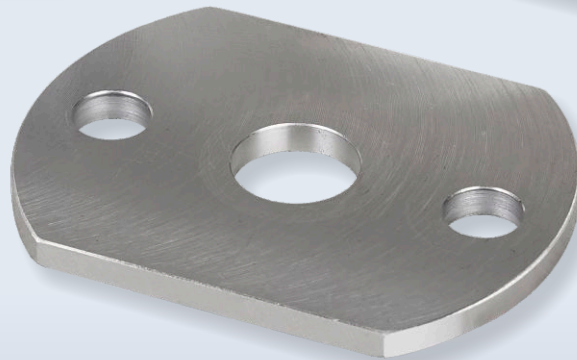

GERMAN PRECISION CRAFTED IN INDIA CENTERING UNIT

**NEW
LAUNCH**

**SAME
DAY
Dispatch**

KPI
KNOW-HOW
PRECISION
INNOVATION ➔

#FIBROprovidesmore

**SAME
DAY
Dispatch**

**NEW
LAUNCH**

LOCATING CONE-MALE ①
4441.11.080.1

MATERIAL-C45/E9 Conical surface induction hardened 50+2 HRC

SHIM ③
4441.11.080.3

MATERIAL-C45/E9

LOCATING CONE-FEMALE ②
4441.11.080.2

MATERIAL-C45/E9 Conical surface induction hardened 50+2 HRC